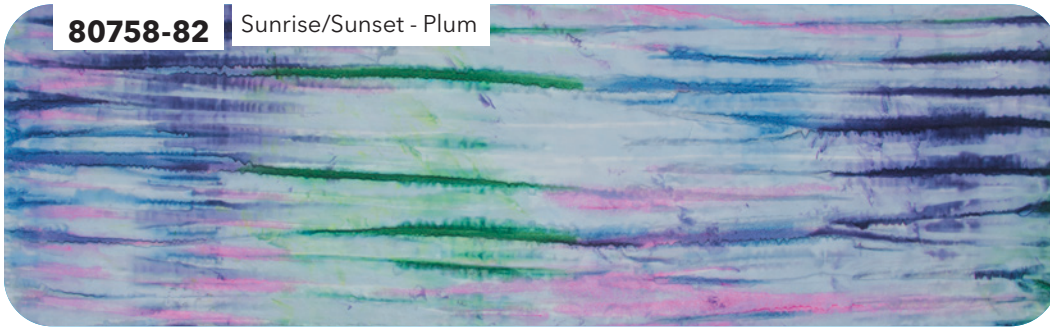

COLOR ME BANYAN **SUNRISE & SUNSET**

Stripe runs width of fabric Cool

ESSENTIALS

80758-42 | Sunrise/Sunset - Blue Bayou

81600-40 **81000-649**

81000-625 **81000-998**

80758-82 | Sunrise/Sunset - Plum

81000-830 **81300-87**

81000-860 **81300-78**

80758-61 | Sunrise/Sunset - Carribbean

81300-11 **81300-33**

81000-710 **81000-636**

80758-26 | Sunrise/Sunset - Midnight Pink

81000-800 **81600-85**

81300-33 **81300-87**

80758-86 | Sunrise/Sunset - Eggplant

COLOR ME BANYAN **SUNRISE & SUNSET**

Stripe runs width of fabric

Warm

ESSENTIALS

80758-27 Sunrise/Sunset - Plum Berry

80758-53 Sunrise/Sunset - Sunglow

80758-80 Sunrise/Sunset - Mauve

80758-75 Sunrise/Sunset - Avocado

80758-32 Sunrise/Sunset - Burnt Orange

Color Me Banyan Sunrise & Sunset | Entire Collection 10 pcs, 2 colorways
 Shipping July 2023 | Order by February 22 2023 | Scale approx. 12%
 September 2022 Release