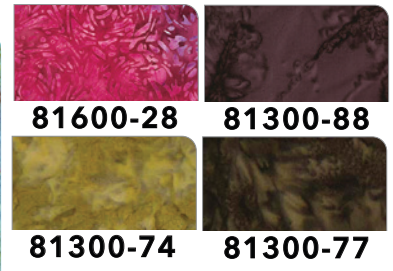

81000-860 **81300-78**

80758-61 | Sunrise/Sunset - Carribbean

81300-11 **81300-33**

81000-710 **81000-636**

80758-26 | Sunrise/Sunset - Midnight Pink

81000-800 **81600-85**

81300-33 **81300-87**

80758-86 | Sunrise/Sunset - Eggplant

81300-33 **81000-495**

81300-29 **81300-99**

Color Me Banyan Sunrise & Sunset | Entire Collection 10 pcs, 2 colorways
 Shipping July 2023 | Order by February 22 2023 | Scale approx. 12%
 September 2022 Release

COLOR ME BANYAN **SUNRISE & SUNSET**

Stripe runs width of fabric

Warm

ESSENTIALS

80758-27 Sunrise/Sunset - Plum Berry

80758-53 Sunrise/Sunset - Sunglow

80758-80 Sunrise/Sunset - Mauve

80758-75 Sunrise/Sunset - Avocado

80758-32 Sunrise/Sunset - Burnt Orange

Color Me Banyan Sunrise & Sunset | Entire Collection 10 pcs, 2 colorways
 Shipping July 2023 | Order by February 22 2023 | Scale approx. 12%
 September 2022 Release