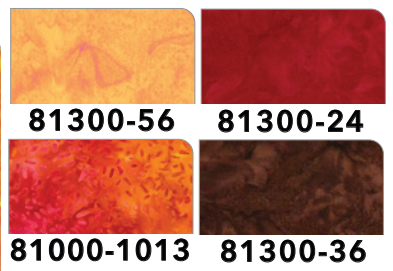

81000-860 **81300-78**

80758-61 | Sunrise/Sunset - Carribbean

81300-11 **81300-33**

81000-710 **81000-636**

80758-26 | Sunrise/Sunset - Midnight Pink

81000-800 **81600-85**

81300-33 **81300-87**

80758-86 | Sunrise/Sunset - Eggplant

81300-33 **81000-495**

81300-29 **81300-99**

Color Me Banyan Sunrise & Sunset | Entire Collection 10 pcs, 2 colorways
 Shipping July 2023 | Order by February 22 2023 | Scale approx. 12%
 September 2022 Release

COLOR ME BANYAN **SUNRISE & SUNSET**

Stripe runs width of fabric

Warm

ESSENTIALS

80758-27 Sunrise/Sunset - Plum Berry

80758-53 Sunrise/Sunset - Sunglow

80758-80 Sunrise/Sunset - Mauve

80758-75 Sunrise/Sunset - Avocado

80758-32 Sunrise/Sunset - Burnt Orange

Color Me Banyan Sunrise & Sunset | Entire Collection 10 pcs, 2 colorways
 Shipping July 2023 | Order by February 22 2023 | Scale approx. 12%
 September 2022 Release