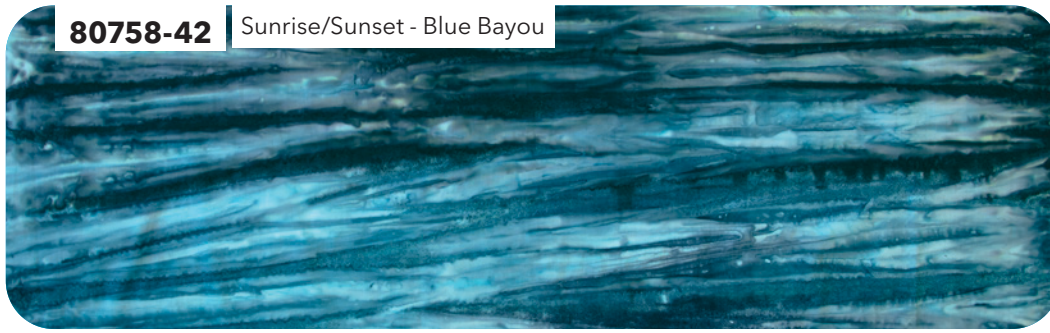

COLOR ME BANYAN **SUNRISE & SUNSET**

Stripe runs width of fabric Cool

ESSENTIALS

80758-42 | Sunrise/Sunset - Blue Bayou

81600-40 **81000-649**

81000-625 **81000-998**

80758-82 | Sunrise/Sunset - Plum

81000-830 **81300-87**

81000-860 **81300-78**

80758-61 | Sunrise/Sunset - Carribbean

81300-11 **81300-33**

81000-710 **81000-636**

80758-26 | Sunrise/Sunset - Midnight Pink

81000-800 **81600-85**

81300-33 **81300-87**

80758-86 | Sunrise/Sunset - Eggplant

COLOR ME BANYAN **SUNRISE & SUNSET**

Stripe runs width of fabric

Warm

ESSENTIALS

80758-27 Sunrise/Sunset - Plum Berry

80758-53 Sunrise/Sunset - Sunglow

80758-80 Sunrise/Sunset - Mauve

80758-75 Sunrise/Sunset - Avocado

80758-32 Sunrise/Sunset - Burnt Orange

Color Me Banyan Sunrise & Sunset | Entire Collection 10 pcs, 2 colorways
 Shipping July 2023 | Order by February 22 2023 | Scale approx. 12%
 September 2022 Release