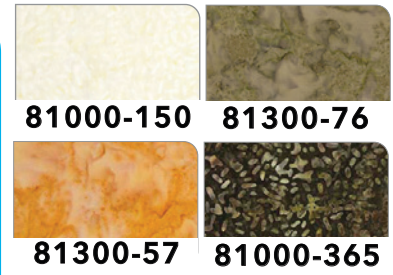

81000-860 **81300-78**

80758-61 | Sunrise/Sunset - Carribbean

81300-11 **81300-33**

81000-710 **81000-636**

80758-26 | Sunrise/Sunset - Midnight Pink

81000-800 **81600-85**

81300-33 **81300-87**

80758-86 | Sunrise/Sunset - Eggplant

81300-33 **81000-495**

81300-29 **81300-99**

Color Me Banyan Sunrise & Sunset | Entire Collection 10 pcs, 2 colorways
 Shipping July 2023 | Order by February 22 2023 | Scale approx. 12%
 September 2022 Release

COLOR ME BANYAN **SUNRISE & SUNSET**

Stripe runs width of fabric

Warm

ESSENTIALS

80758-27 Sunrise/Sunset - Plum Berry

80758-53 Sunrise/Sunset - Sunglow

80758-80 Sunrise/Sunset - Mauve

80758-75 Sunrise/Sunset - Avocado

80758-32 Sunrise/Sunset - Burnt Orange

Color Me Banyan Sunrise & Sunset | Entire Collection 10 pcs, 2 colorways
 Shipping July 2023 | Order by February 22 2023 | Scale approx. 12%
 September 2022 Release