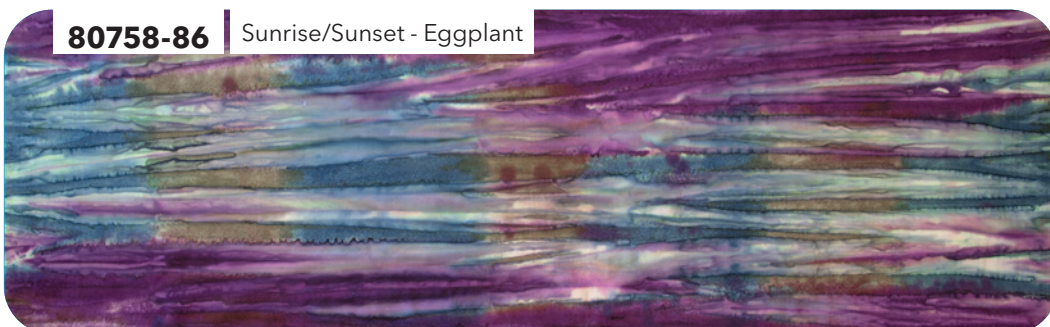

COLOR ME BANYAN **SUNRISE & SUNSET**

Stripe runs width of fabric Cool

ESSENTIALS

80758-42 | Sunrise/Sunset - Blue Bayou

81600-40 **81000-649**

81000-625 **81000-998**

80758-82 | Sunrise/Sunset - Plum

81000-830 **81300-87**

81000-860 **81300-78**

80758-61 | Sunrise/Sunset - Carribbean

81300-11 **81300-33**

81000-710 **81000-636**

80758-26 | Sunrise/Sunset - Midnight Pink

81000-800 **81600-85**

81300-33 **81300-87**

80758-86 | Sunrise/Sunset - Eggplant

81300-33 **81000-495**

81300-29 **81300-99**

Color Me Banyan Sunrise & Sunset | Entire Collection 10 pcs, 2 colorways
 Shipping July 2023 | Order by February 22 2023 | Scale approx. 12%
 September 2022 Release

COLOR ME BANYAN **SUNRISE & SUNSET**

Stripe runs width of fabric

Warm

ESSENTIALS

80758-27 Sunrise/Sunset - Plum Berry

80758-53 Sunrise/Sunset - Sunglow

80758-80 Sunrise/Sunset - Mauve

80758-75 Sunrise/Sunset - Avocado