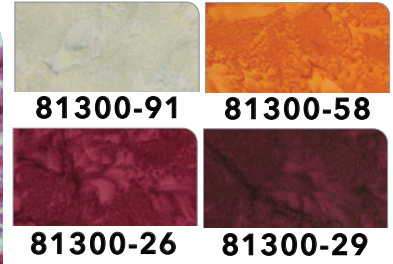

81000-860 **81300-78**

80758-61 | Sunrise/Sunset - Carribbean

81300-11 **81300-33**

81000-710 **81000-636**

80758-26 | Sunrise/Sunset - Midnight Pink

81000-800 **81600-85**

81300-33 **81300-87**

80758-86 | Sunrise/Sunset - Eggplant

81300-33 **81000-495**

81300-29 **81300-99**

Color Me Banyan Sunrise & Sunset | Entire Collection 10 pcs, 2 colorways
 Shipping July 2023 | Order by February 22 2023 | Scale approx. 12%
 September 2022 Release

COLOR ME BANYAN **SUNRISE & SUNSET**

Stripe runs width of fabric

Warm

ESSENTIALS

80758-27 Sunrise/Sunset - Plum Berry

80758-53 Sunrise/Sunset - Sunglow

80758-80 Sunrise/Sunset - Mauve

80758-75 Sunrise/Sunset - Avocado

80758-32 Sunrise/Sunset - Burnt Orange

Color Me Banyan Sunrise & Sunset | Entire Collection 10 pcs, 2 colorways
 Shipping July 2023 | Order by February 22 2023 | Scale approx. 12%
 September 2022 Release