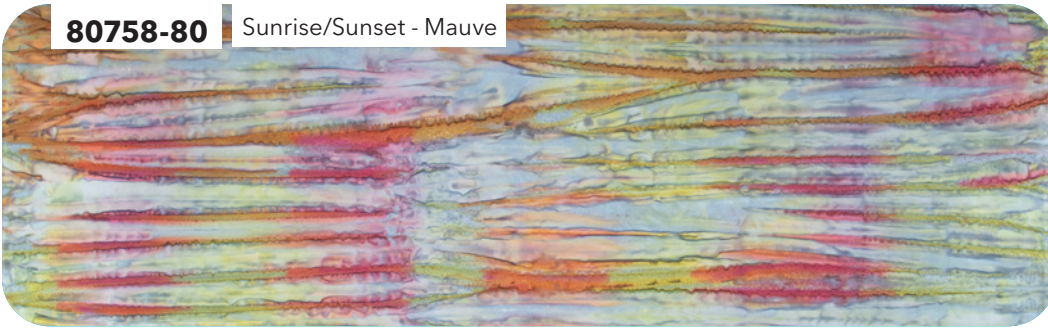

COLOR ME BANYAN **SUNRISE & SUNSET**

Stripe runs width of fabric Cool

ESSENTIALS

80758-42 | Sunrise/Sunset - Blue Bayou

81600-40 **81000-649**

81000-625 **81000-998**

80758-82 | Sunrise/Sunset - Plum

81000-830 **81300-87**

81300-33 **81000-495**

81300-29 **81300-99**

Color Me Banyan Sunrise & Sunset | Entire Collection 10 pcs, 2 colorways
 Shipping July 2023 | Order by February 22 2023 | Scale approx. 12%
 September 2022 Release

COLOR ME BANYAN **SUNRISE & SUNSET**

Stripe runs width of fabric

Warm

ESSENTIALS

80758-27 Sunrise/Sunset - Plum Berry

80758-53 Sunrise/Sunset - Sunglow

80758-80 Sunrise/Sunset - Mauve

80758-75 Sunrise/Sunset - Avocado

80758-32 Sunrise/Sunset - Burnt Orange

Color Me Banyan Sunrise & Sunset | Entire Collection 10 pcs, 2 colorways
 Shipping July 2023 | Order by February 22 2023 | Scale approx. 12%
 September 2022 Release