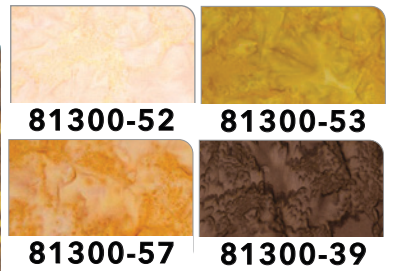

81000-860 **81300-78**

80758-61 | Sunrise/Sunset - Carribbean

81300-11 **81300-33**

81000-710 **81000-636**

80758-26 | Sunrise/Sunset - Midnight Pink

81000-800 **81600-85**

81300-33 **81300-87**

80758-86 | Sunrise/Sunset - Eggplant

81300-33 **81000-495**

81300-29 **81300-99**

Color Me Banyan Sunrise & Sunset | Entire Collection 10 pcs, 2 colorways
 Shipping July 2023 | Order by February 22 2023 | Scale approx. 12%
 September 2022 Release

COLOR ME BANYAN **SUNRISE & SUNSET**

Stripe runs width of fabric

Warm

ESSENTIALS

80758-27 Sunrise/Sunset - Plum Berry

80758-53 Sunrise/Sunset - Sunglow

80758-80 Sunrise/Sunset - Mauve

80758-75 Sunrise/Sunset - Avocado

80758-32 Sunrise/Sunset - Burnt Orange

Color Me Banyan Sunrise & Sunset | Entire Collection 10 pcs, 2 colorways
 Shipping July 2023 | Order by February 22 2023 | Scale approx. 12%
 September 2022 Release